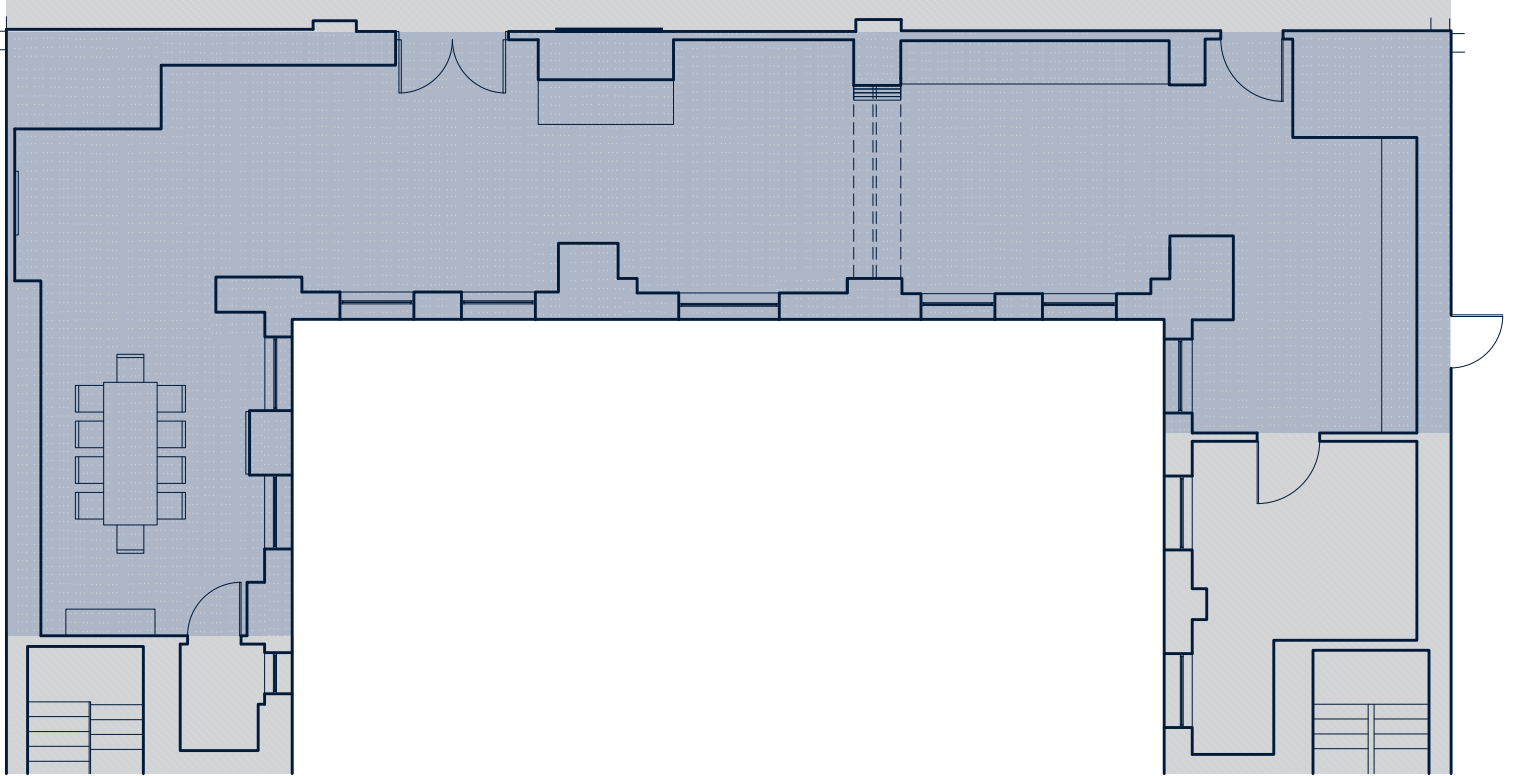

TWENTY FOURTH FLOOR

Reception

Grant Park Parlour

50

All capacities are based on usable square footage

KEY

-  Meeting/Conference Rooms
-  Amenities
-  Heart of House

-  ADA Elevator
-  ADA Lift
-  Restrooms
-  Elevator
-  Freight Elevator